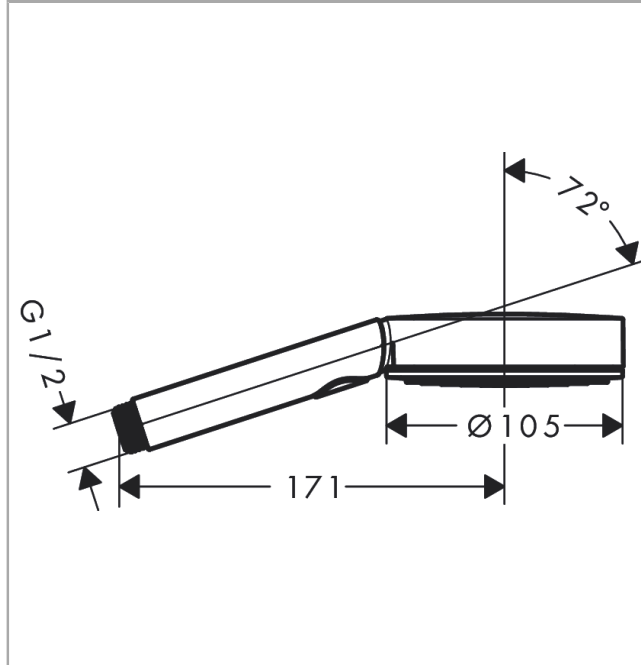

##### product features

- shower head size: 105 mm
- spray type: PowderRain, IntenseRain, Massage spray
- convenient diversion via Select button
- spray disc surface: graphite
- maximum flow rate at 3 bar: 11,4 l/min
- minimum flow pressure: 1 bar
- with internal water conduction
- rinseable screen insert
- connection thread G 1/2
- connection dimension: DN15

#### Scale drawing