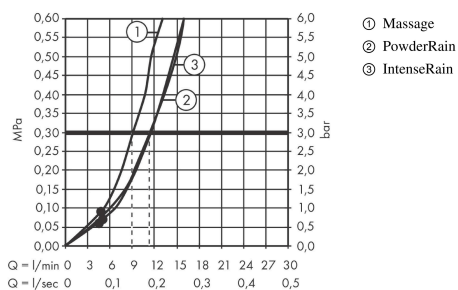

Flowchart

The consumption was measured in combination with the appropriate fittings (thermostat/mixer/ in-wall valve) to reflect actual application in practice.