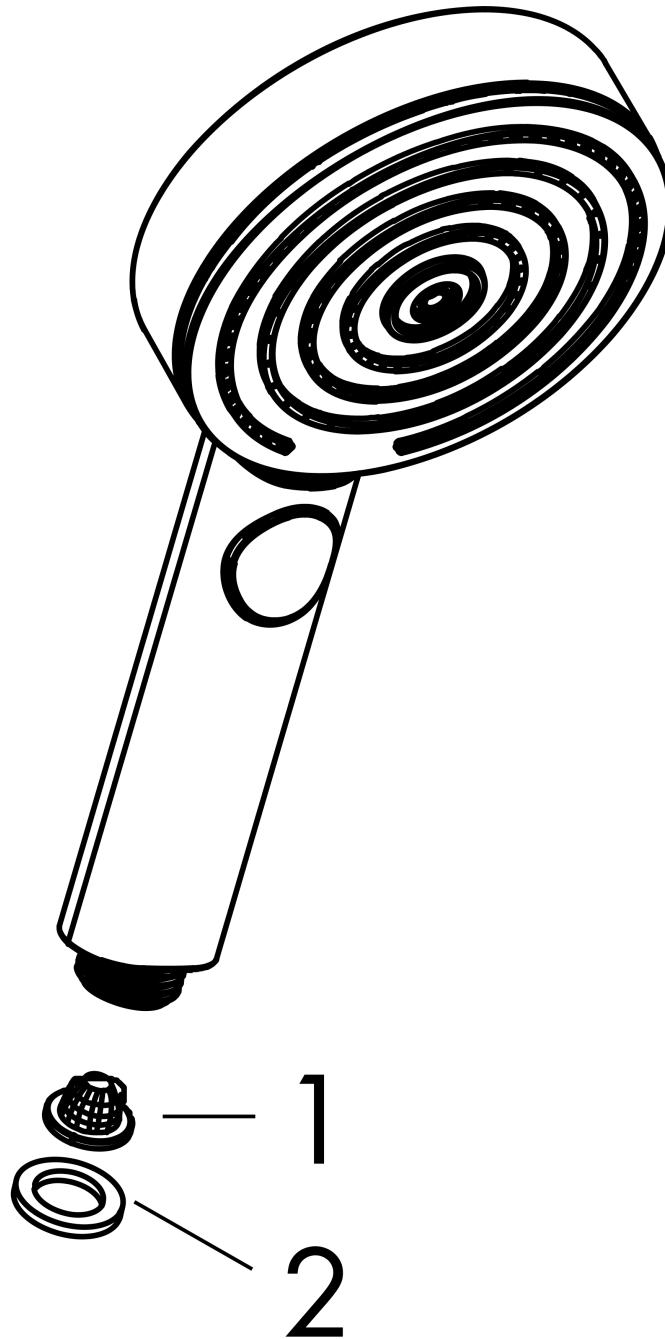

##### product features

- shower head size: 105 mm
- spray type: PowderRain, IntenseRain, Massage spray
- convenient diversion via Select button
- spray disc surface: graphite
- maximum flow rate at 3 bar: 11,4 l/min
- minimum flow pressure: 1 bar
- with internal water conduction
- rinseable screen insert
- connection thread G 1/2
- connection dimension: DN15

#### Scale drawing

#### Flowchart

The consumption was measured in combination with the appropriate fittings (thermostat/mixer/ in-wall valve) to reflect actual application in practice.

**Pulsify Select S**  
**Hand shower 105 3jet Relaxation**  
Surfaces: **Matt White**    Article Number: **24110700**

## Exploded Drawing

Year of production: >06/21

**Pulsify Select S**  
**Hand shower 105 3jet Relaxation**  
 Surfaces: **Matt White**    Article Number: **24110700**